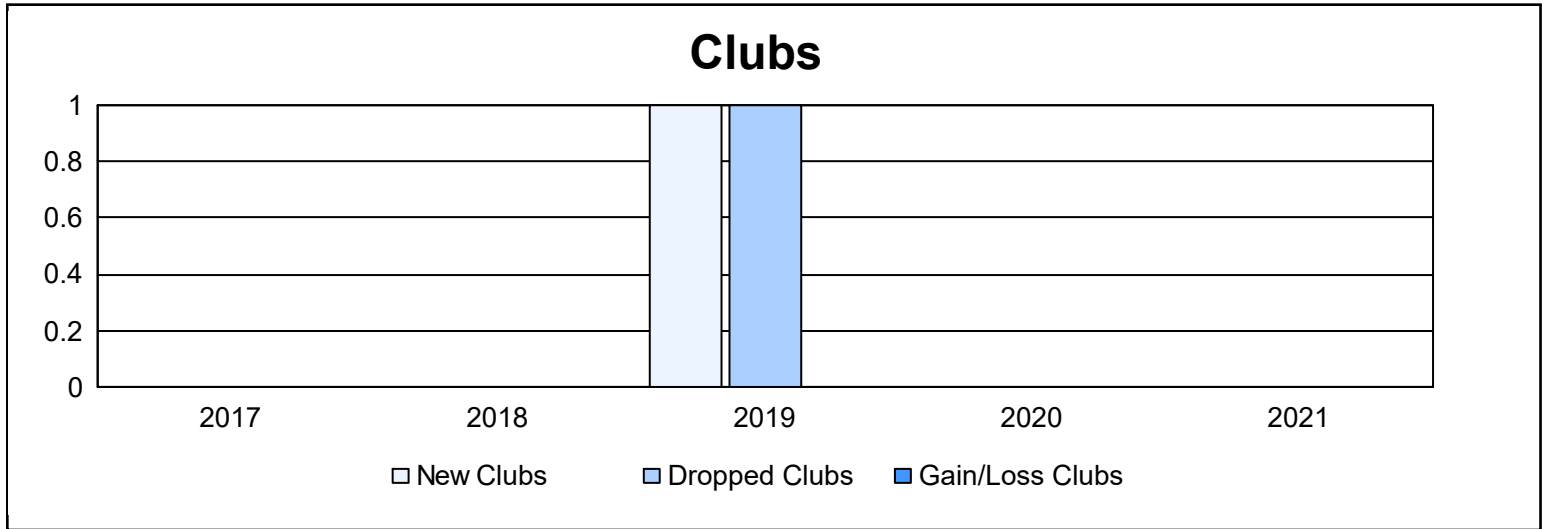

Year	New Clubs	Dropped Clubs	Gain/Loss Clubs	New Members	Charter Members	Reinstate Members	Transfer Members	Total Member Added	Total Members Dropped	Gain/Loss Members
2016-2017	0	0	0	46	0	1	1	48	45	3
2017-2018	0	0	0	25	0	0	1	26	59	-33
2018-2019	1	1	0	58	25	1	0	84	59	25
2019-2020	0	0	0	26	0	1	0	27	53	-26
2020-2021	0	0	0	15	0	1	0	16	42	-26
Average	0	0	0	34	5	1	0	40	52	-11

Membership Composition June 2021 Cumulative

Gender Composition June 2021 Cumulative