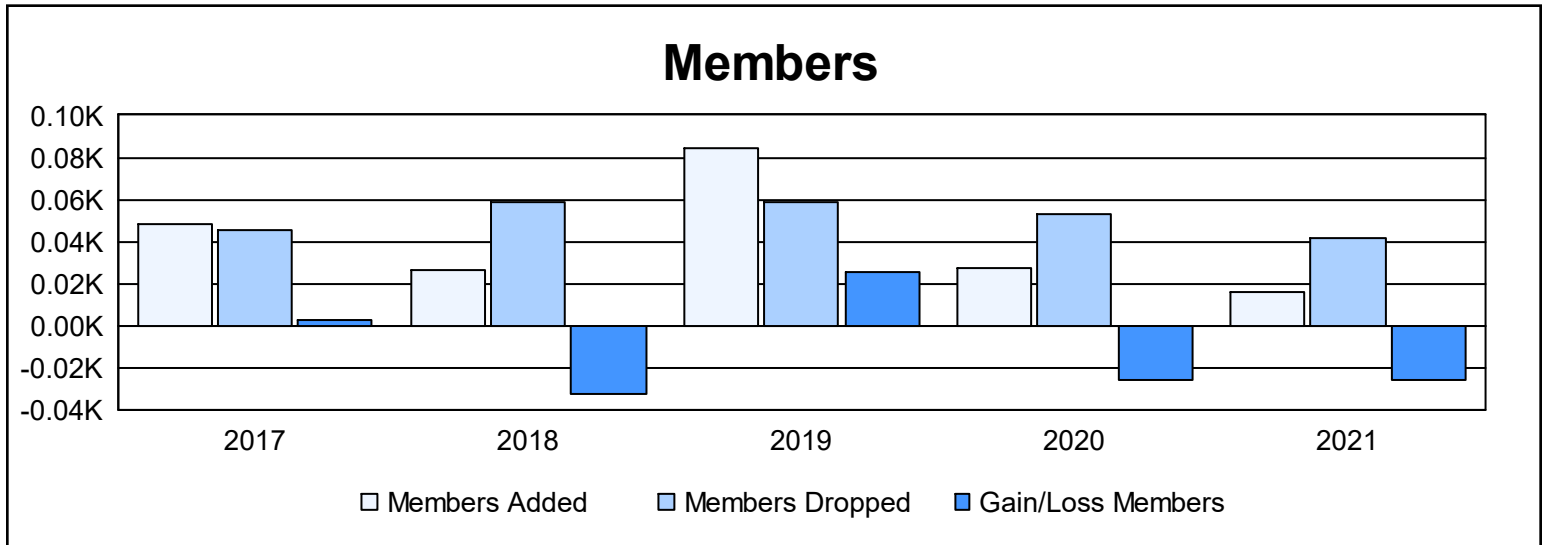

Year	New Clubs	Dropped Clubs	Gain/Loss Clubs	New Members	Charter Members	Reinstate Members	Transfer Members	Total Member Added	Total Members Dropped	Gain/Loss Members
2016-2017	0	0	0	46	0	1	1	48	45	3
2017-2018	0	0	0	25	0	0	1	26	59	-33
2018-2019	1	1	0	58	25	1	0	84	59	25
2019-2020	0	0	0	26	0	1	0	27	53	-26
2020-2021	0	0	0	15	0	1	0	16	42	-26
Average	0	0	0	34	5	1	0	40	52	-11

Membership Composition June 2021 Cumulative

Gender Composition June 2021 Cumulative