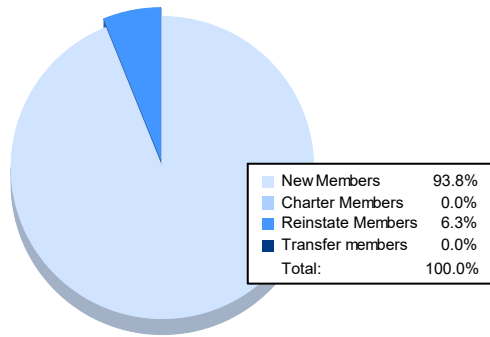

Year	New Clubs	Dropped Clubs	Gain/Loss Clubs	New Members	Charter Members	Reinstate Members	Transfer Members	Total Member Added	Total Members Dropped	Gain/Loss Members
2016-2017	0	0	0	46	0	1	1	48	45	3
2017-2018	0	0	0	25	0	0	1	26	59	-33
2018-2019	1	1	0	58	25	1	0	84	59	25
2019-2020	0	0	0	26	0	1	0	27	53	-26
2020-2021	0	0	0	15	0	1	0	16	42	-26
Average	0	0	0	34	5	1	0	40	52	-11

Membership Composition June 2021 Cumulative

Gender Composition June 2021 Cumulative